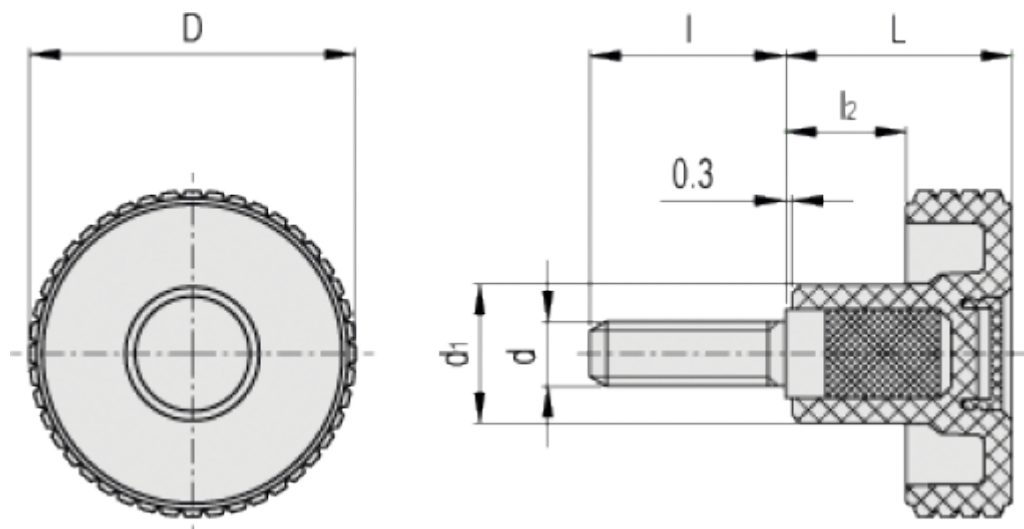

Article number: 23020342632

Description: E+G Knurled knob MBT.30 p-M6x16-C2, Orange

## Measures

D	=	31
d1	=	15
d6g	=	M6
L	=	24
l	=	16
l2	=	11.5